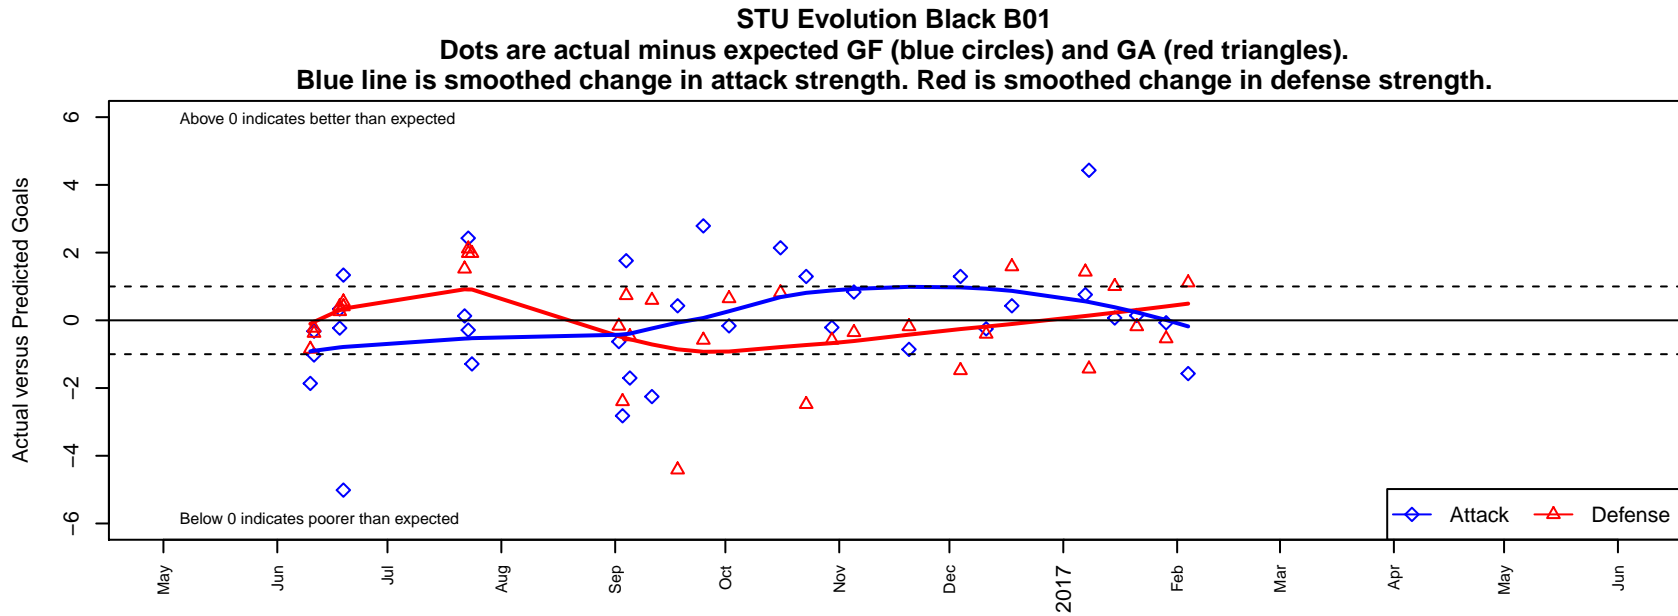

STU Evolution Black B01

South Tacoma United
 Tacoma, WA
 B01 total strength=1460
 attack=15.25 defense=6.35
 fall league = NPSL Div 1 (01) U16
 notes= Cardenas 2016

alt names used:
 STU Evolution B01 Garcia
 STU Evolution B01 Black (Cardenas)
 Tacoma Evolution Black
 Evolution 01 Black BU16
 Evolution 01 Garcia
 STU Evolution B01 Black

**attack and defense variance (black dot)
relative to other teams
and top 10 in region**

**attack and defense rating
relative to others at age
and all opponents in last 13 months**

Performance relative to 13 month average